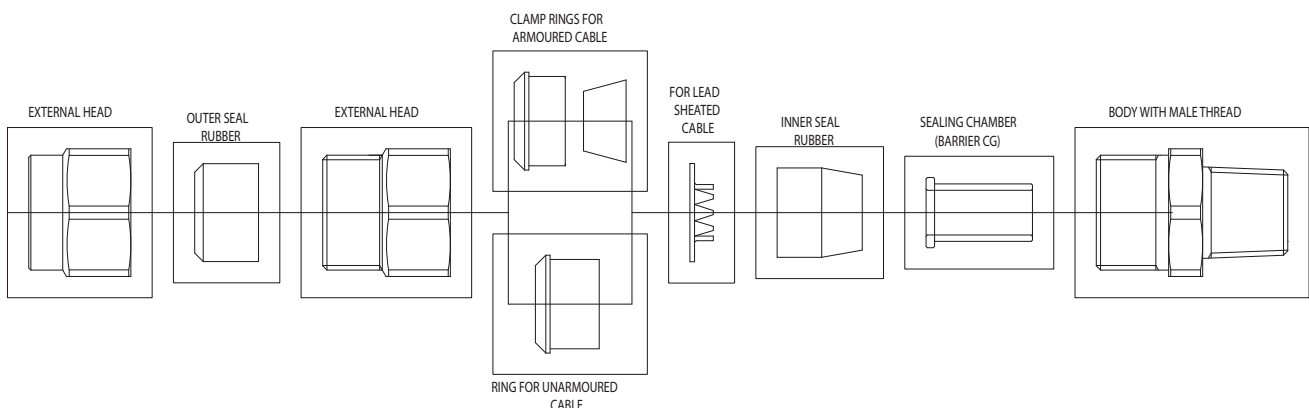

METALLIC CABLE GLANDS

Double seal

A large range of double seal cable glands

- Armoured & unarmoured cable
- Lead sheathed cable
- Barrier type

Suitable for Zone 1/2 and Zone 21/22

MARKING*

II 2 GD
Ex db/eb IIC
Ex db/eb I
Ex tb IIIC IP66

I M2
Ex db/eb I.

* For group I certification is up to size 6.

TECHNICAL FEATURES

Material	Nickel chrome plated brass AISI316L stainless steel
IP rating	IP66
Operating temperature range	-52°C to +110°C
Approvals	ATEX: 02ATEX0084 IECEX INE 14.0046X EAC: KG417-039.IT.02.06537
Internal seals	EPDM
Threads	Metric, NPT, UNI-6125
Optional accessories	Locknut, sealing gasket, earthing ring, star washer, protective shroud
Note	1. Armouring rings are usually supplied made of nickel chrome plated brass. Other materials are available upon request. Available only complete set of internal/external sealing rings 2. Our standard cable gland are suitable for armour clamping up to 1,25mm thickness. In case of higher armour thickness please revert to our Sales department.
Upon request	Extended body in case of armour thickness higher than 1,25 up to 2,5 (only for size 3,5,6,7 and 8)

Assembly diagram

Dimensions

	METRIC	NPT - UNI-6125	INNER CABLE RANGE (mm)		OUTER CABLE RANGE (mm)		EXTERNAL CABLE Ø (mm) E	DIMENSIONS (mm)				
			MIN	MAX	MIN	MAX		A	METRIC	NPT	C	D
									B	B		
SIZE 1	M20X1,5	1/2"	6	12	8	17	18	65	15	19	30	33
SIZE 2	M25X1,5	3/4"	6	17	14	23	24	65	16	19	36	40
SIZE 3	M32X1,5	1"	14	23	20	29	30	68	16	25	44	49
SIZE 5S	M40X1,5	1" 1/4	23	36	29	42	43	68	18	25	58	65
SIZE 5	M50X1,5	1" 1/2	23	36	29	42	43	68	18	25	58	65
SIZE 6	M63X1,5	2"	36	46	44	56	57	71	18	25	70	78
SIZE 7	M75X1,5	2" 1/2	44	60	55	67	69	71	20	32	87	97
SIZE 8	M80X1,5	3"	56	71	63	77	79	71	20	36	97	108