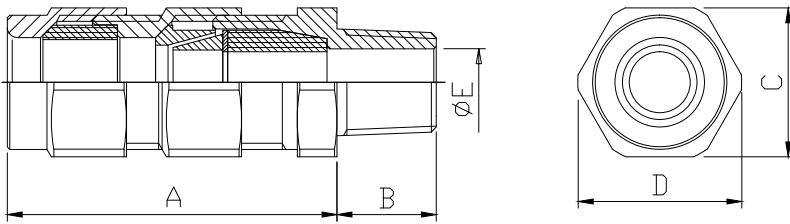

I M2
Ex db/eb I.

* For group I certification is up to size 6.

TECHNICAL FEATURES

Material	Nickel chrome plated brass AISI316L stainless steel
IP rating	IP66
Operating temperature range	-52°C to +110°C
Approvals	ATEX: 02ATEX0084 IECEX INE 14.0046X EAC: KG417-039.IT.02.06537
Internal seals	EPDM
Threads	Metric, NPT, UNI-6125
Optional accessories	Locknut, sealing gasket, earthing ring, star washer, protective shroud
Note	1. Armouring rings are usually supplied made of nickel chrome plated brass. Other materials are available upon request. Available only complete set of internal/external sealing rings 2. Our standard cable gland are suitable for armour clamping up to 1,25mm thickness. In case of higher armour thickness please revert to our Sales department.
Upon request	Extended body in case of armour thickness higher than 1,25 up to 2,5 (only for size 3,5,6,7 and 8)

Assembly diagram

Dimensions

	METRIC	NPT - UNI-6125	INNER CABLE RANGE (mm)		OUTER CABLE RANGE (mm)		EXTERNAL CABLE Ø (mm) E	DIMENSIONS (mm)				
			MIN	MAX	MIN	MAX		A	METRIC	NPT	C	D
									B	B		
SIZE 1	M20X1,5	1/2"	6	12	8	17	18	65	15	19	30	33
SIZE 2	M25X1,5	3/4"	6	17	14	23	24	65	16	19	36	40
SIZE 3	M32X1,5	1"	14	23	20	29	30	68	16	25	44	49
SIZE 5S	M40X1,5	1" 1/4	23	36	29	42	43	68	18	25	58	65
SIZE 5	M50X1,5	1" 1/2	23	36	29	42	43	68	18	25	58	65
SIZE 6	M63X1,5	2"	36	46	44	56	57	71	18	25	70	78
SIZE 7	M75X1,5	2" 1/2	44	60	55	67	69	71	20	32	87	97
SIZE 8	M80X1,5	3"	56	71	63	77	79	71	20	36	97	108